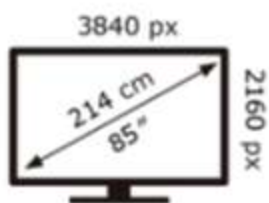

Samsung

MRE85R95HAT

Samsung

MRE85R95HAT

**129** kWh/1000h

**129** kWh/1000h

ABCDEF **G**  
**HDR**  
**420** kWh/1000h

2019/2013