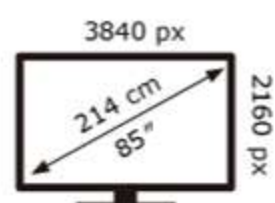

2019/2013

ABCDEF **G**
HDR
420 kWh/1000h